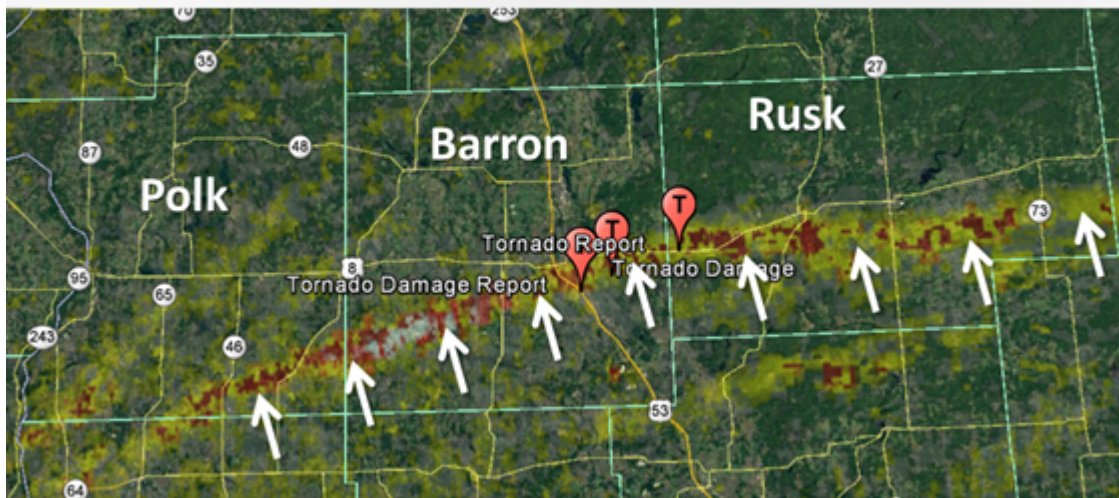

Lori Getter
(608) 242-3239
(608) 516-0293

Report #1 5-16-2017

One person was killed and more than 25 people were injured tonight following tornadoes that hit northwestern Wisconsin. The National Weather Service says a supercell tracked across Polk, Barron, and Rusk counties late Tuesday afternoon spanning one or more tornadoes.

Rotational Track, May 16 2017

Barron County: One fatality, 25 injuries at the Prairie Lake Estate Mobile Park in Cameron. Approximately 40 trailer homes were destroyed by a tornado. A nearby turkey farm was also destroyed. A shelter and reception center is open in Cameron at the Mosaic Telephone Company.

Rusk County: The National Weather Service has confirmed a tornado touchdown in the Bruce area, near County Highway W and U.S. Highway. Emergency officials are reporting seven homes destroyed. There are no reports of injuries.

National Weather Service will send Damage Survey Teams to the area Wednesday morning to assess the locations, strengths, and numbers of tornadoes. Parts of northwestern Wisconsin are expected to receive heavy rain tomorrow. Flood Warnings and Flood Watches have been issued for parts of the area.